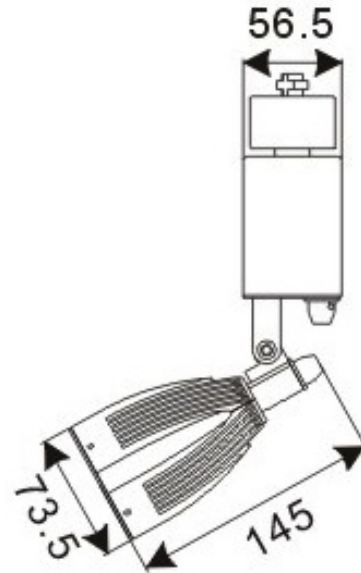

LED Track Lighting – LR-T00111

Model No.	LR-T00111
LED Type	CREE XRE
LED Q'TY.	5
Beam Angle	15°
Minimum luminous flux(lm)	450
Voltage	120-240V
LED Watt	5W
Environmental Temperature	- 20°C-60°C
Environmental Humidity	0%-95%
Safety Class	I
Safety Type	IP20
Material	Aluminium
Driver	Included